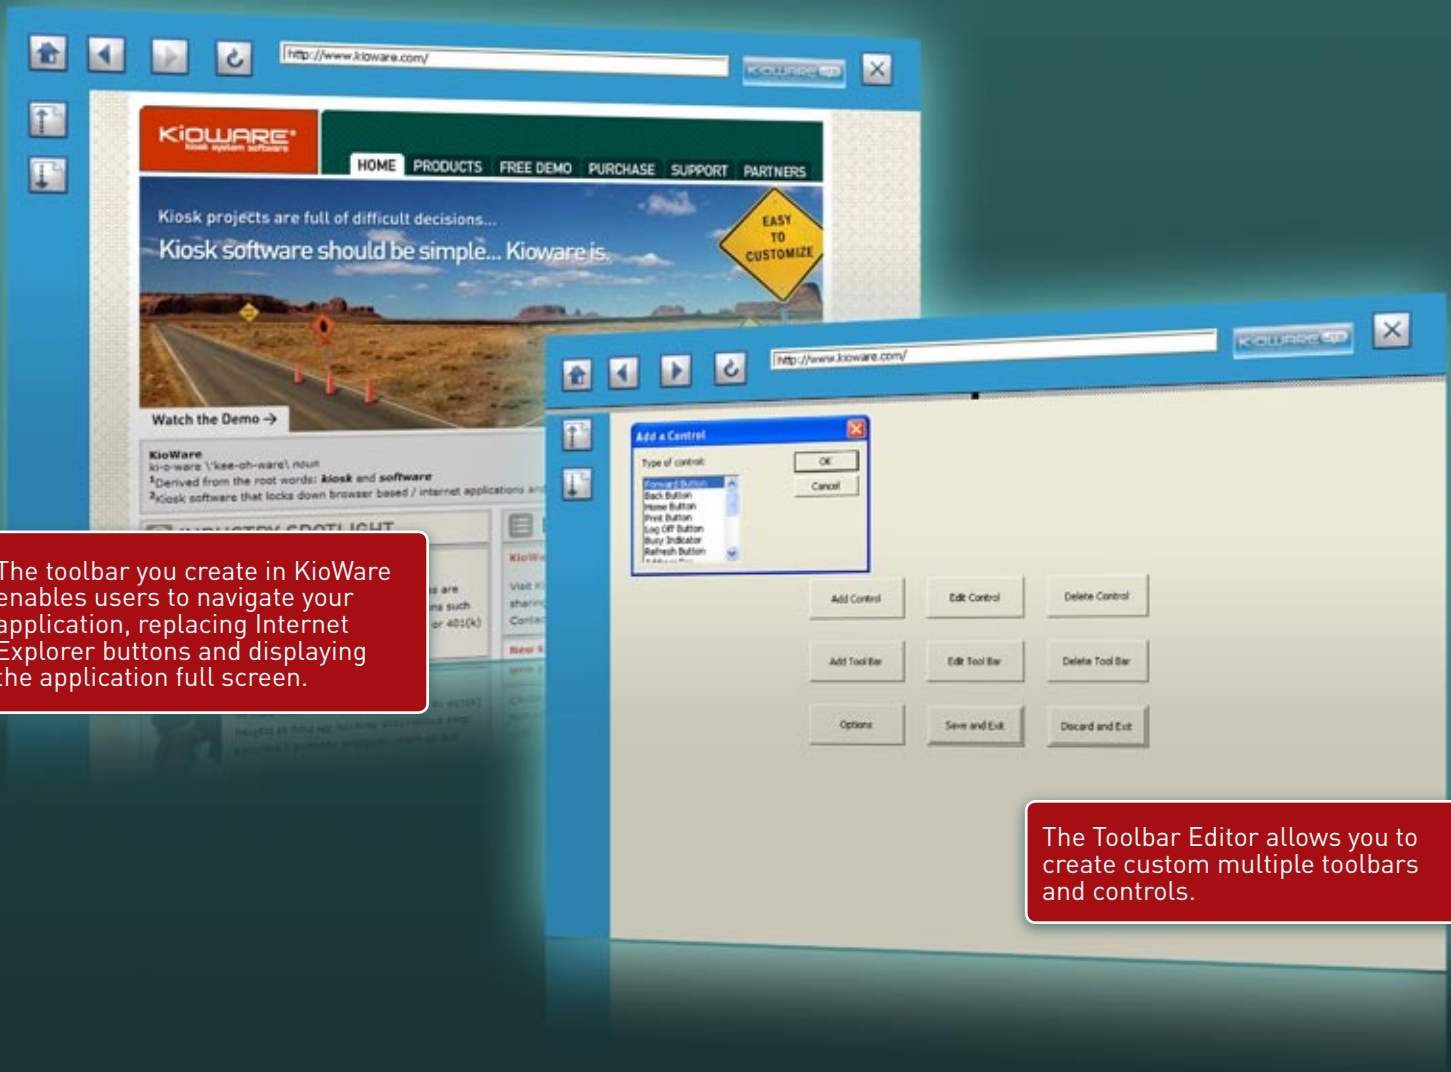

KioWare Lite provides **vital lockdown security** for browser-based applications, restricting users from accessing the OS and desktop, and allowing customization to **limit Internet access**. The software, completely configurable by you, wraps around existing browser applications, offering **protection** from malicious or unintentional attacks on your kiosk.

KIOWARE LITE FEATURES INCLUDE:

- › Lockdown browser, desktop and OS
- › Keyboard filtering
- › Domain/page blocking - allow or revoke lists
- › Custom navigational toolbar skins
- › Pop-up window control
- › Virtual keyboard
- › Attract screen generation
- › Clearing of cookies, cache, and print queue at session end
- › Application resetting
- › Can run the OS as a shell
- › Remote XML configuration
- › User session management
- › Run automatic logoff script
- › Automatic printer retraction
- › Hardware/Software watchdog
- › File download blocking

The toolbar you create in Kioware enables users to navigate your application, replacing Internet Explorer buttons and displaying the application full screen.

The Toolbar Editor allows you to create custom multiple toolbars and controls.