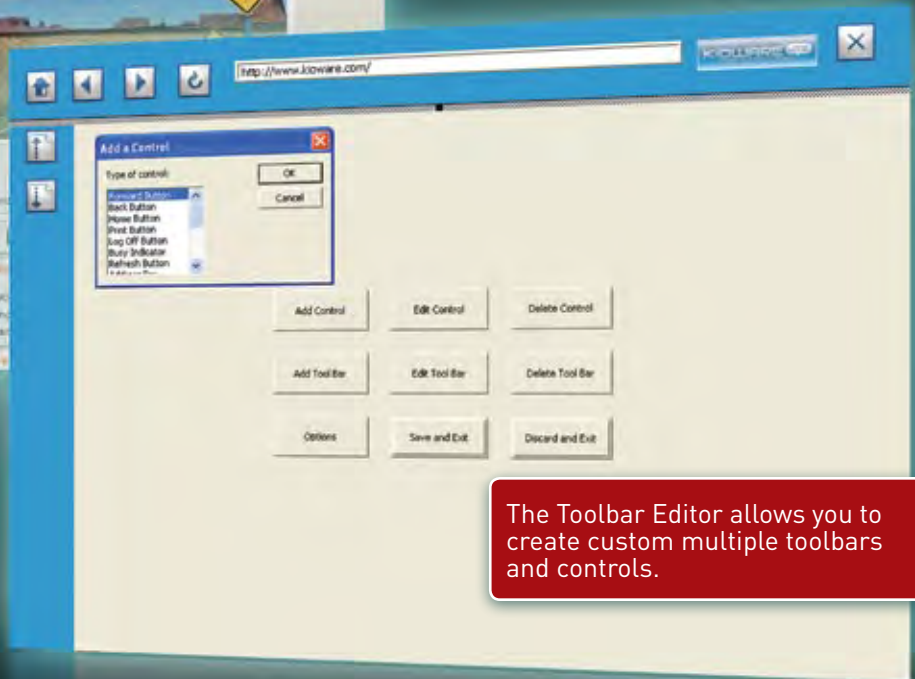

**KioWare Lite** provides **vital lockdown security** for browser-based applications, restricting users from accessing the OS and desktop, and allowing customization to **limit Internet access**. The software, completely configurable by you, wraps around existing browser applications, offering **protection** from malicious or unintentional attacks on your kiosk.

## KIOWARE LITE FEATURES INCLUDE:

- Lockdown browser, desktop and OS
- Keyboard filtering
- Domain/page blocking - allow or revoke lists
- Custom navigational toolbar skins
- Pop-up window control
- Virtual keyboard
- Attract screen generation
- Clearing of cookies, cache, and print queue at session end
- Application resetting
- Can run the OS as a shell
- Remote XML configuration
- User session management
- Run automatic logoff script
- Automatic printer retraction
- Hardware/Software watchdog
- File download blocking

The toolbar you create in Kioware enables users to navigate your application, replacing Internet Explorer buttons and displaying the application full screen.

The Toolbar Editor allows you to create custom multiple toolbars and controls.